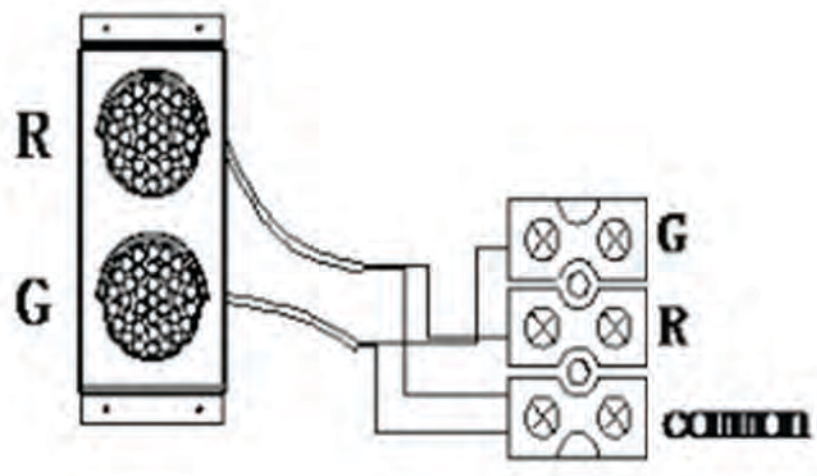

The TL4 is our standard 4 inch LED Industrial Traffic Light. It has a sturdy black aluminum housing to ensure durability in harsh weather environments. The TL4 is suited for use in truck dock bays, fork lift intersections, and roads & parking lots. It has 45 bright LED's to ensure maximum visibility.

MODEL TYPES

- TL4-2 - 4 inch, 2 light section, LED Traffic Light
- TL4-3 - 4 inch, 3 light section, LED Traffic Light

FEATURES

- 45 LED's per light section provides excellent brightness
- Long Lasting LED Bulbs
- Durable aluminum housing for indoor/outdoor applications
- Moisture and dust tight multilayer seal protect lenses from the elements
- IP 55 rated, waterproof housing
- Up to 90% of energy savings compared to incandescent bulbs
- Over 50,000 hours of usage
- All models are CE compliant
- Two right angle mounting brackets Included
- Standard color sequence: 1: red, 2: red-green, 3: red-yellow-green
- 2 Year Warranty

DRAWINGS

740.917.5791

Sales@Signaworks.com

www.Signaworks.com