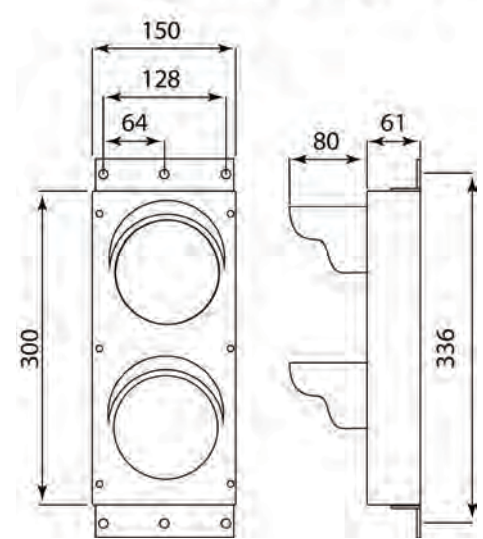

The TL4 is our standard 4 inch LED Industrial Traffic Light. It has a sturdy black aluminum housing to ensure durability in harsh weather environments. The TL4 is suited for use in truck dock bays, fork lift intersections, and roads & parking lots. It has 45 bright LED's to ensure maximum visibility.

MODEL TYPES

- TL4-2 - 4 inch, 2 light section, LED Traffic Light
- TL4-3 - 4 inch, 3 light section, LED Traffic Light

FEATURES

- 45 LED's per light section provides excellent brightness
- Long Lasting LED Bulbs
- Durable aluminum housing for indoor/outdoor applications
- Moisture and dust tight multilayer seal protect lenses from the elements
- IP 55 rated, waterproof housing
- Up to 90% of energy savings compared to incandescent bulbs
- Over 50,000 hours of usage
- All models are CE compliant
- Two right angle mounting brackets Included
- Standard color sequence: 1: red, 2: red-green, 3: red-yellow-green
- 2 Year Warranty

DRAWINGS

TL4 - 2 Light

740.917.5791

Sales@Signaworks.com

www.Signaworks.com