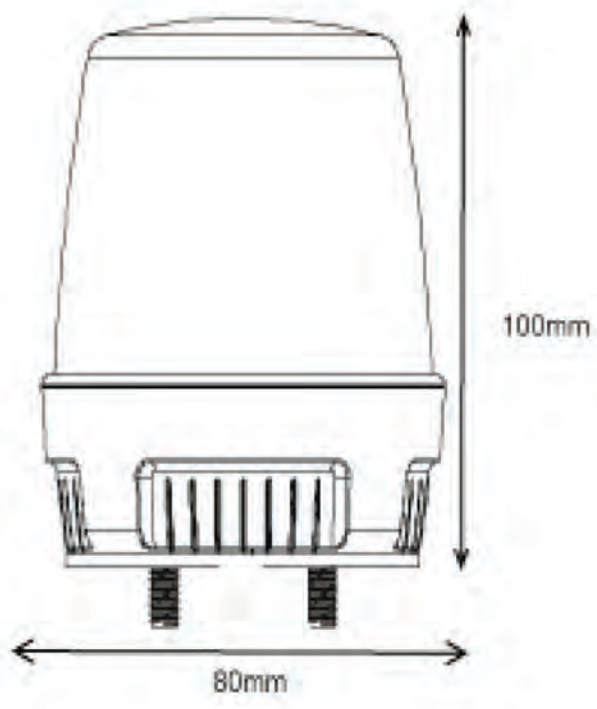

DRAWINGS

740.917.5791

Sales@Signaworks.com

www.Signaworks.com