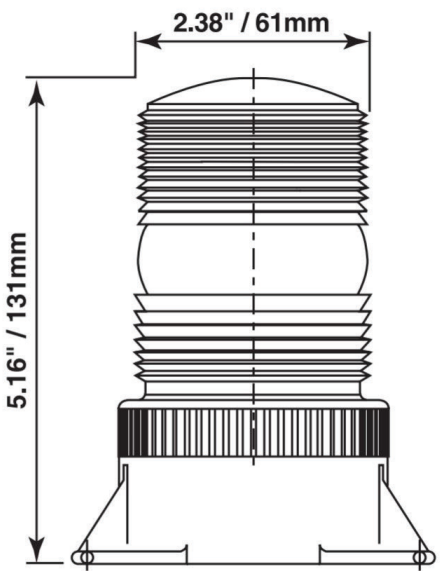

DRAWINGS

740.917.5791

Sales@Signaworks.com

www.Signaworks.com