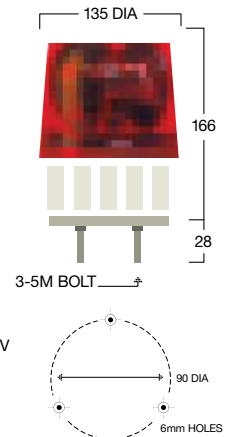

ASG

LARGE ROTARY BEACON

MODEL TYPES ::

- ASG** > Rotary signal light
- ASGB** > Rotary signal light with audible alarm

FEATURES ::

- Rotary driven light (130 RPM)
- Noise level is 90 dB at 1 meter
- Lenses are heat and shock resistant polycarbonate resin
- IP20 rated (dust resistant)

WIRING CONNECTIONS

- ASG AC AC CONNECTION**
- ASG DC DC CONNECTION**

DIMENSIONS

ACCESSORIES + OPTIONS :: ▶ Right angle wall bracket (DS-24)

ORDERING INFORMATION ::

MODEL TYPE:: ASG, ASGB
 VOLTAGE:: 12, 24, 110, 220
 NUMBER OF LIGHTS:: 1
 COLOR:: red, amber, green, blue
 EXAMPLE:: ASG-24-1 [rotary beacon, red, 24V DC]

FEATURES ::

- Rotary driven light (150 RPM)
- Noise level is 90 dB at 1 meter
- Lenses are heat and shock resistant polycarbonate resin
- IP20 rated (dust resistant)

WIRING CONNECTIONS

- AVG AC AC CONNECTION**
- AVG DC DC CONNECTION**

DIMENSIONS

ACCESSORIES + OPTIONS :: ▶ Right angle wall bracket (DS-24K)

ORDERING INFORMATION ::

MODEL TYPE:: AVG, AVGB
 VOLTAGE:: 12, 24, 110, 220
 NUMBER OF LIGHTS:: 1
 COLOR:: red, amber, green, blue
 EXAMPLE:: AVG-24-1 [rotary beacon, red, 24V DC]