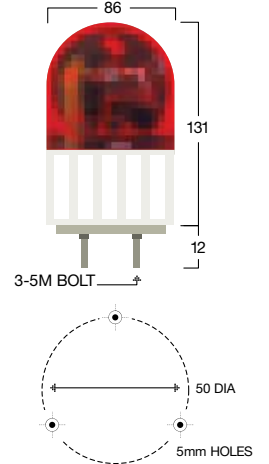

ASG

LARGE ROTARY BEACON

MODEL TYPES ::

- ASG** > Rotary signal light
- ASGB** > Rotary signal light with audible alarm

FEATURES ::

- Rotary driven light (130 RPM)
- Noise level is 90 dB at 1 meter
- Lenses are heat and shock resistant polycarbonate resin
- IP20 rated (dust resistant)

WIRING CONNECTIONS

- ASG AC AC CONNECTION**
- ASG DC DC CONNECTION**

DIMENSIONS

ACCESSORIES + OPTIONS :: ▶ Right angle wall bracket (DS-24)

ORDERING INFORMATION ::

MODEL TYPE:: ASG, ASGB
 VOLTAGE:: 12, 24, 110, 220
 NUMBER OF LIGHTS:: 1
 COLOR:: red, amber, green, blue
 EXAMPLE:: ASG-24-1 [rotary beacon, red, 24V DC]

FEATURES ::

- Rotary driven light (150 RPM)
- Noise level is 90 dB at 1 meter
- Lenses are heat and shock resistant polycarbonate resin
- IP20 rated (dust resistant)

WIRING CONNECTIONS

- AVG AC AC CONNECTION**
- AVG DC DC CONNECTION**

DIMENSIONS

ACCESSORIES + OPTIONS :: ▶ Right angle wall bracket (DS-24K)

ORDERING INFORMATION ::

MODEL TYPE:: AVG, AVGB
 VOLTAGE:: 12, 24, 110, 220
 NUMBER OF LIGHTS:: 1
 COLOR:: red, amber, green, blue
 EXAMPLE:: AVG-24-1 [rotary beacon, red, 24V DC]