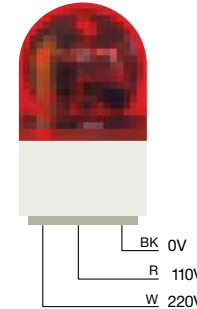

ASG

LARGE ROTARY BEACON

MODEL TYPES ::

- ASG** > Rotary signal light
- ASGB** > Rotary signal light with audible alarm

FEATURES ::

- Rotary driven light (130 RPM)
- Noise level is 90 dB at 1 meter
- Lenses are heat and shock resistant polycarbonate resin
- IP20 rated (dust resistant)

WIRING CONNECTIONS

- ASG AC AC CONNECTION**
- ASG DC DC CONNECTION**

DIMENSIONS

ACCESSORIES + OPTIONS :: ▶ Right angle wall bracket (DS-24)

ORDERING INFORMATION ::

MODEL TYPE:: ASG, ASGB
 VOLTAGE:: 12, 24, 110, 220
 NUMBER OF LIGHTS:: 1
 COLOR:: red, amber, green, blue
 EXAMPLE:: ASG-24-1 [rotary beacon, red, 24V DC]

DIMENSIONS

ACCESSORIES + OPTIONS :: ▶ Right angle wall bracket (DS-24K)

ORDERING INFORMATION ::

MODEL TYPE:: AVG, AVGB
 VOLTAGE:: 12, 24, 110, 220
 NUMBER OF LIGHTS:: 1
 COLOR:: red, amber, green, blue
 EXAMPLE:: AVG-24-1 [rotary beacon, red, 24V DC]