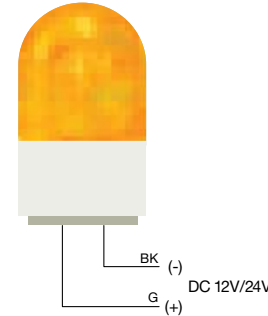

ASG

LARGE ROTARY BEACON

MODEL TYPES ::

- ASG** > Rotary signal light
- ASGB** > Rotary signal light with audible alarm

FEATURES ::

- Rotary driven light (130 RPM)
- Noise level is 90 dB at 1 meter
- Lenses are heat and shock resistant polycarbonate resin
- IP20 rated (dust resistant)

WIRING CONNECTIONS

- ASG AC AC CONNECTION**
- ASG DC DC CONNECTION**

DIMENSIONS

ACCESSORIES + OPTIONS :: ▶ Right angle wall bracket (DS-24)

ORDERING INFORMATION ::

MODEL TYPE:: ASG, ASGB
 VOLTAGE:: 12, 24, 110, 220
 NUMBER OF LIGHTS:: 1
 COLOR:: red, amber, green, blue
 EXAMPLE:: ASG-24-1 [rotary beacon, red, 24V DC]

VOLTAGE	WATT	REPLACEMENT BULB
12V AC/DC	5W	MLG-12-BULB
24V AC/DC	8W	MLG-24-BULB
110V AC	5W	MLG-12-BULB
220V AC	5W	MLG-12-BULB

AVG

JUMBO ROTARY BEACON

MODEL TYPES ::

- AVG** > Rotary signal light
- AVGB** > Rotary signal light with audible alarm

DIMENSIONS

ACCESSORIES + OPTIONS :: ▶ Right angle wall bracket (DS-24K)

ORDERING INFORMATION ::

MODEL TYPE:: AVG, AVGB
 VOLTAGE:: 12, 24, 110, 220
 NUMBER OF LIGHTS:: 1
 COLOR:: red, amber, green, blue
 EXAMPLE:: AVG-24-1 [rotary beacon, red, 24V DC]