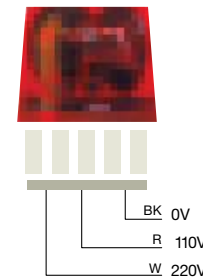

ASG

LARGE ROTARY BEACON

MODEL TYPES ::

- ASG** > Rotary signal light
- ASGB** > Rotary signal light with audible alarm

FEATURES ::

- Rotary driven light (130 RPM)
- Noise level is 90 dB at 1 meter
- Lenses are heat and shock resistant polycarbonate resin
- IP20 rated (dust resistant)

WIRING CONNECTIONS

- ASG AC AC CONNECTION**
- ASG DC DC CONNECTION**

DIMENSIONS

ACCESSORIES + OPTIONS :: ▶ Right angle wall bracket (DS-24)

ORDERING INFORMATION ::

MODEL TYPE:: ASG, ASGB
 VOLTAGE:: 12, 24, 110, 220
 NUMBER OF LIGHTS:: 1
 COLOR:: red, amber, green, blue
 EXAMPLE:: ASG-24-1 [rotary beacon, red, 24V DC]

VOLTAGE	WATT	REPLACEMENT BULB
12V AC/DC	5W	MLG-12-BULB
24V AC/DC	8W	MLG-24-BULB
110V AC	5W	MLG-12-BULB
220V AC	5W	MLG-12-BULB

AVG

JUMBO ROTARY BEACON

MODEL TYPES ::

- AVG** > Rotary signal light
- AVGB** > Rotary signal light with audible alarm

DIMENSIONS

ACCESSORIES + OPTIONS :: ▶ Right angle wall bracket (DS-24K)

ORDERING INFORMATION ::

MODEL TYPE:: AVG, AVGB
 VOLTAGE:: 12, 24, 110, 220
 NUMBER OF LIGHTS:: 1
 COLOR:: red, amber, green, blue
 EXAMPLE:: AVG-24-1 [rotary beacon, red, 24V DC]