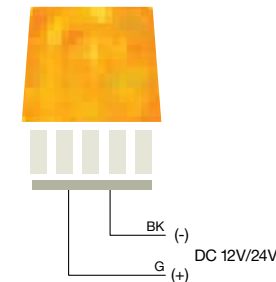

WIRING CONNECTIONS

- ASG AC AC CONNECTION**
- ASG DC DC CONNECTION**

DIMENSIONS

ACCESSORIES + OPTIONS :: ▶ Right angle wall bracket (DS-24)

ORDERING INFORMATION ::

MODEL TYPE:: ASG, ASGB
 VOLTAGE:: 12, 24, 110, 220
 NUMBER OF LIGHTS:: 1
 COLOR:: red, amber, green, blue
 EXAMPLE:: ASG-24-1 [rotary beacon, red, 24V DC]

VOLTAGE	WATT	REPLACEMENT BULB
12V AC/DC	5W	MLG-12-BULB
24V AC/DC	8W	MLG-24-BULB
110V AC	5W	MLG-12-BULB
220V AC	5W	MLG-12-BULB

AVG

JUMBO ROTARY BEACON

MODEL TYPES ::

- AVG** > Rotary signal light
- AVGB** > Rotary signal light with audible alarm

DIMENSIONS

ACCESSORIES + OPTIONS :: ▶ Right angle wall bracket (DS-24K)

ORDERING INFORMATION ::

MODEL TYPE:: AVG, AVGB
 VOLTAGE:: 12, 24, 110, 220
 NUMBER OF LIGHTS:: 1
 COLOR:: red, amber, green, blue
 EXAMPLE:: AVG-24-1 [rotary beacon, red, 24V DC]