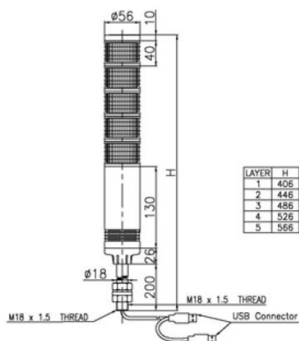

## FEATURES

- > 56mm external diameter LED signal tower light of pole mounting type with a built-in sounder
- > Simultaneously transmitting plural visual/audible signals
- > Product of high brightness which is excellent in transmitting signal from a distance due to wide radiation surface
- > Easy to change, repair and maintain the kit color layer by layer as the product is connector lens type structure
- > Material : Lens-AS, Body-ABS, Pole-Aluminum

## ACCESORIES AND OPTIONS

- > Custom pole lengths of 2, 3, and 5 feet
- > Flange-mount base for pole (NT-151)
- > Rotating 180 degree base for pole (NT-170)
- > Custom lens color sequence
- > Flange-mounted base model available

## ORDERING INFORMATION

- Model Type > ST56LB, ST56LWS, ST56LWM, ST56LWA
- Voltage > 12, 24, 110, 220
- Number of Lights > 1, 2, 3, 4, 5
- Ordering Example > ST56LB-24-4 LED w/ Buzzer, 24V, 4-light

VOLTAGE	CURRENT
12V AC/DC	80mA
24V AC/DC	40mA
110V AC	20mA
220V AC	20mA

## DIMENSIONS