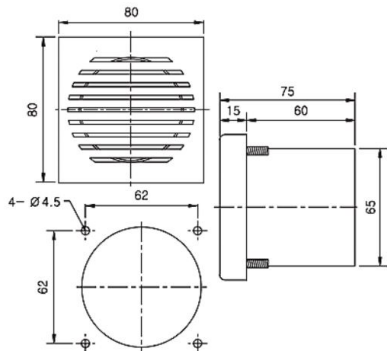

SPK

5 Tone Music Alarm

www.signaworks.com

MODEL TYPES

SPKWM > Panel Mount Music & Audible Alarm
with 5 Tones & Melodies

FEATURES

- > Music & audible alarm with switch selectable 13 selectable tones & melodies
- > 5 input channels to play 5 outputs at a time
- > Contact closure with common and channel turns on audible
- > Adjustable volume to 85 dB at 1 meter
- > Two power options: 12/24 VDC & 110/220 VAC
- > Gray front cover
- > Panel mounting with 4 mounting bolts in each corner
- > CE approved

ORDERING INFORMATION

Model Type > SPKWM
Voltage > 110/220VAC, 12/24VDC
Ordering Example > SPKWM-12/24 (Music Audible Alarm, 12/24VDC)

DIMENSIONS

WIRING CONNECTIONS