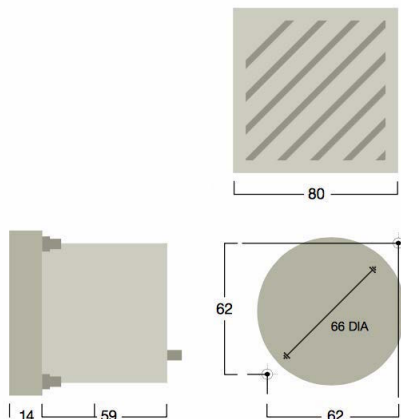

KSP

4 Tone Audible Alarm Up to 95 dB

**SIGNAWORKS**
www.signaworks.com

MODEL TYPES

KSP > Black, Square Panel Alarm (62 mm)

FEATURES

- > Adjustable to 95 dB sound level
- > Provides 4 different sounds in one unit
- > Low current consumption
- > Simple connection for contact or transistor inputs
- > IP20 rated (dust resistant)

ORDERING INFORMATION

| | |
|------------------|---|
| Model Type | > KSP-4 |
| Voltage 1 | > 90-240 V 50/60 Hz |
| Voltage 2 | > 12-24 VDC |
| Alarm SB | > Ambulance, Police, Telephone, Melody |
| Alarm TB | > Fast, Slow, High, Low |
| Ordering Example | > KSP-42SB Panel Alarm, DC, 3 Alarms and 1 Melody |

DIMENSIONS

WIRING CONNECTIONS