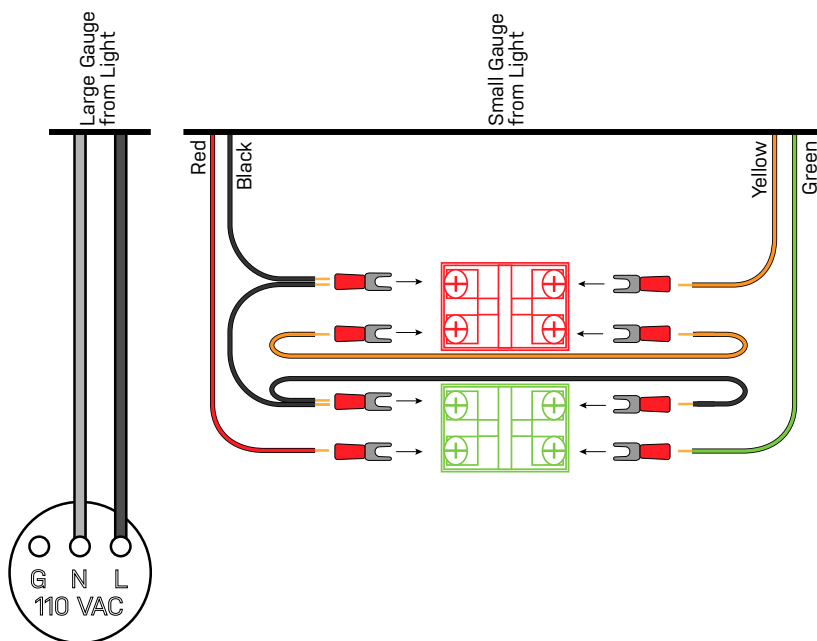

Wiring Diagram