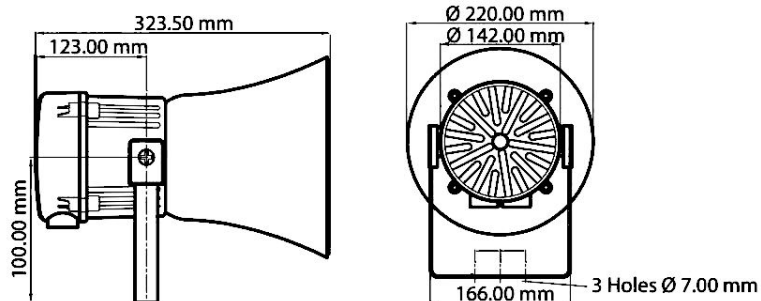

DIMENSIONS