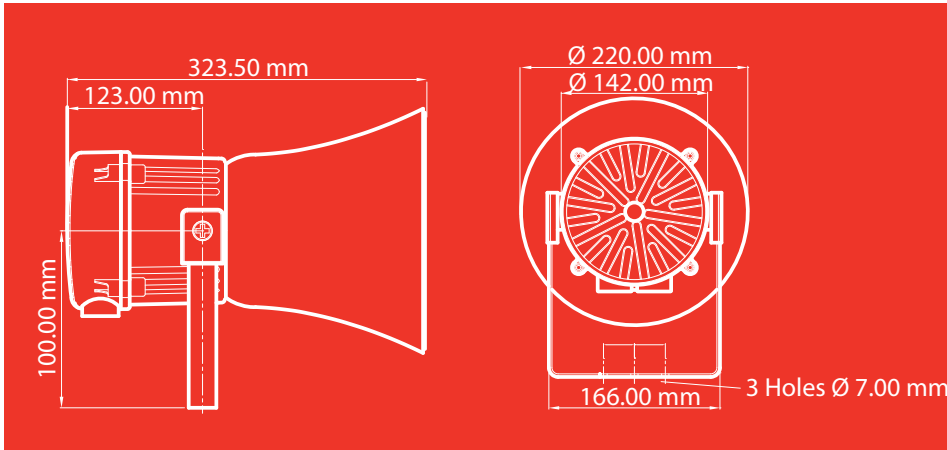

Stage 1	Frequency Description	dB @ 1m*	Stage 2	Stage 3
Tone 1	340 Hz Continuous	110dB(A) @ 1m	Tone 2	Tone 5
Tone 2	800/1000Hz @ 0.25 sec Alternating - BS5839 Alarm tone	117dB(A) @ 1m	Tone 17	Tone 5
Tone 3	500/1200Hz @ 0.3Hz 0.5 sec Slow Whoop - NEN 2575:2000	118dB(A) @ 1m	Tone 2	Tone 5
Tone 4	800/1000Hz @ 1Hz Sweeping	118dB(A) @ 1m	Tone 6	Tone 5
Tone 5	2400Hz Continuous	120dB(A) @ 1m	Tone 3	Tone 20
Tone 6	2400/2900Hz @ 7Hz Sweeping	120dB(A) @ 1m	Tone 7	Tone 5
Tone 7	2400/2900Hz @ 1Hz Sweeping	120dB(A) @ 1m	Tone 10	Tone 5
Tone 8	500/1200/500Hz @ 0.3Hz Sweeping	118dB(A) @ 1m	Tone 2	Tone 5
Tone 9	1200/500Hz @ 1Hz - DIN / PFEER P.T.A.P.	119dB(A) @ 1m	Tone 15	Tone 2
Tone 10	2400/2900Hz @ 2Hz Alternating	120dB(A) @ 1m	Tone 7	Tone 5
Tone 11	1000Hz @ 1Hz Intermittent	121dB(A) @ 1m	Tone 2	Tone 5
Tone 12	800/1000Hz @ 0.875Hz Alternating	121dB(A) @ 1m	Tone 4	Tone 5
Tone 13	2400Hz @ 1Hz Intermittent	120dB(A) @ 1m	Tone 15	Tone 5
Tone 14	800Hz 0.25sec on, 1 sec off Intermittent	119dB(A) @ 1m	Tone 4	Tone 5
Tone 15	800Hz Continuous	119dB(A) @ 1m	Tone 2	Tone 5
Tone 16	660Hz 150mS on, 150mS off Intermittent	116dB(A) @ 1m	Tone 18	Tone 5
Tone 17	544Hz (100mS)/440Hz (400mS) - AFNOR NF S 32-001	115dB(A) @ 1m	Tone 2	Tone 27
Tone 18	660Hz 1.8sec on, 1.8sec off Intermittent	116dB(A) @ 1m	Tone 2	Tone 5
Tone 19	1.4KHz-1.6KHz 1s, 1.6KHz-1.4KHz 0.5s - AFNOR NFC48-265	120dB(A) @ 1m	Tone 2	Tone 5
Tone 20	660Hz Continuous	116dB(A) @ 1m	Tone 2	Tone 5
Tone 21	554Hz/440Hz @ 1Hz Alternating	115dB(A) @ 1m	Tone 2	Tone 5
Tone 22	544Hz @ 0.875 sec. Intermittent	115dB(A) @ 1m	Tone 2	Tone 5
Tone 23	800Hz @ 2Hz Intermittent	119dB(A) @ 1m	Tone 6	Tone 5
Tone 24	800/1000Hz @ 50Hz Sweeping	120dB(A) @ 1m	Tone 29	Tone 5
Tone 25	2400/2900Hz @ 50Hz Sweeping	120dB(A) @ 1m	Tone 29	Tone 5
Tone 26	Bell	115dB(A) @ 1m	Tone 2	Tone 15
Tone 27	554Hz Continuous	115dB(A) @ 1m	Tone 26	Tone 5
Tone 28	440Hz Continuous	115dB(A) @ 1m	Tone 2	Tone 5
Tone 29	800/1000Hz @ 7Hz Sweeping	120dB(A) @ 1m	Tone 7	Tone 5
Tone 30	300Hz Continuous	112dB(A) @ 1m	Tone 2	Tone 5
Tone 31	660/1200Hz @ 1Hz Sweeping	118dB(A) @ 1m	Tone 26	Tone 5
Tone 32	Two tone chime.	115dB(A) @ 1m	Tone 26	Tone 15
Tone 33	745Hz @ 1Hz Intermittent	115dB(A) @ 1m	Tone 2	Tone 5
Tone 34	1000 & 2000Hz @ 0.5 sec Alternating - Singapore	120dB(A) @ 1m	Tone 38	Tone 45
Tone 35	420Hz @ 0.625 sec Australian Alert - AS2220	116dB(A) @ 1m	Tone 36	Tone 5
Tone 36	500-1200Hz 3.75sec /0.25sec. Australian Evac. - AS2220	119dB(A) @ 1m	Tone 35	Tone 5
Tone 37	1000Hz Continuous - PFEER Toxic Gas	121dB(A) @ 1m	Tone 9	Tone 45
Tone 38	2000Hz Continuous	120dB(A) @ 1m	Tone 34	Tone 45
Tone 39	800Hz 0.25sec on, 1 sec off Intermittent	120dB(A) @ 1m	Tone 23	Tone 17
Tone 40	544Hz (100mS)/440Hz (400mS) - AFNOR NF S 32-001	116dB(A) @ 1m	Tone 31	Tone 27
Tone 41	Motor Siren - slow rise to 1200 Hz	120dB(A) @ 1m	Tone 2	Tone 5
Tone 42	Motor Siren - slow rise to 800 Hz	120dB(A) @ 1m	Tone 2	Tone 5
Tone 43	1200 Hz Continuous	121dB(A) @ 1m	Tone 2	Tone 5
Tone 44	Motor Siren - slow rise to 2400 Hz	120dB(A) @ 1m	Tone 2	Tone 5
Tone 45	1KHz 1s on, 1s off Intermittent - PFEER Gen. Alarm	121dB(A) @ 1m	Tone 38	Tone 34