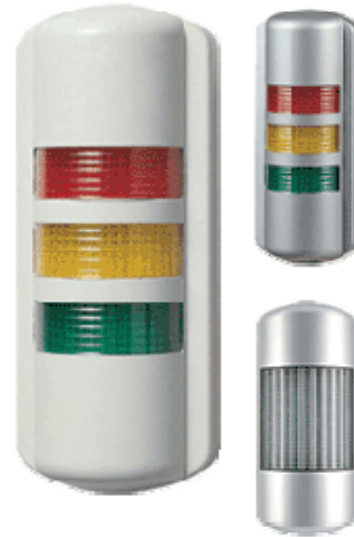

## WALL MOUNT LED TOWER LIGHTS

### MODEL TYPES ::

- SWTT** > Continuous and Flashing LED Beige
- SWTC** > Continuous and Flashing LED Chrome
- SWTTB** > Continuous and Flashing LED Beige with audible alarm (85dB at 1M)
- SWTCB** > Continuous and Flashing LED Chrome with audible alarm (85dB at 1M)
- SWTT3** > Continuous and Flashing 3 colors in 1 lens Beige
- SWTC3** > Continuous and Flashing 3 colors in 1 lens Chrome

### FEATURES ::

- > Low profile wall mount easily attaches to walls and minimizes damage
- > Available in tan (beige) or chrome finish
- > Bright LED with a wide viewing angle
- > LED fills double cut prism lens with diffusion filter
- > Standard colors:
  - 2-Color: Red, Green
  - 3-Color: Red, Amber, Green
  - Available: Red, Amber, Green, Blue, White
- > SWT3 has optional full clear lens with 3 color backlit LEDs
- > Optional Built-in Buzzer: 85dB
- > CE Approved: IP54