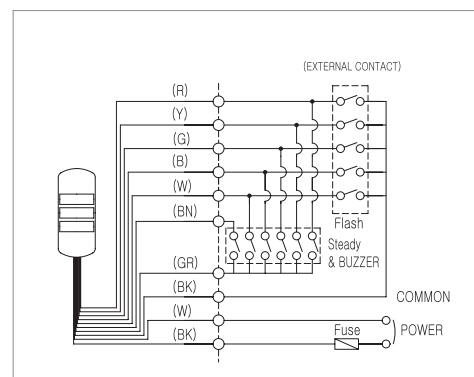

WIRING CONNECTIONS

> WWW.SIGNAWORKS.COM > SALES@SIGNAWORKS.COM

9013 Heritage Drive, Plain City, OH 43064 614-873-0980 F 614-873-0982