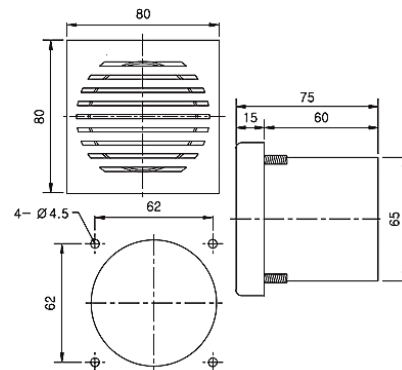

MODEL TYPES ::

SPKWM > Panel Mount Music Audible Alarm with 5 melodies

FEATURES ::

- > Music audible alarm with 5 melodies,
- > 5 Channels to play all 5 melodies in one unit
- > Contact closure with common and channel turns on audible
- > Adjustable volume to 85 dB at 1 meter
- > Two power options: 12/24 VDC & 110/220 VAC
- > Gray front cover
- > Mounts with 4 mounting bolts in each corner
- > CE approved

DIMENSIONS::

WIRING DIAGRAM::