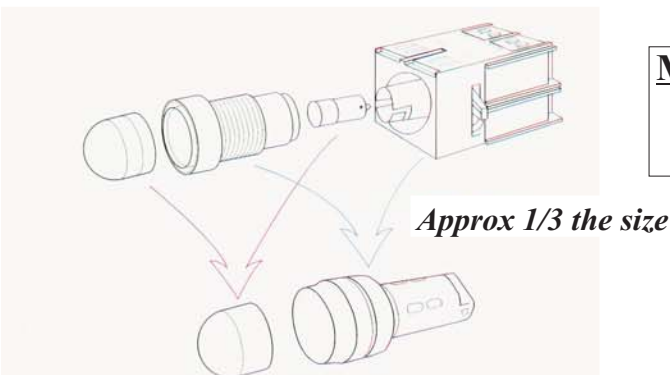

SPL Series LED Pilot Light

*Compact Size
Extremely Bright*

Features:

- Compact size
- Very bright LED bulb
- Unique lens and body assembly
- Full voltage input
- Screw terminal connection
- Shock resistance
- Oil and dust tight
- 20 mA current Draw
- -35 to 85 degrees C

SPL22 - R - K-110VAC/DC

Mounting
22 (mm)
25 (mm)

Light Color
R: Red
Y: Yellow
G: Green

Voltage:
12 VAC/DC
24 VAC/DC
120 VAC/DC
220 VAC

Front Bezel
None: Chrome-plated
K: Black
A: Aluminum

7588 Cook Road Powell, OH 43065
(614) 873-0980 (614) 873-0982 Fax
www.signaworks.com
sales@signaworks.com